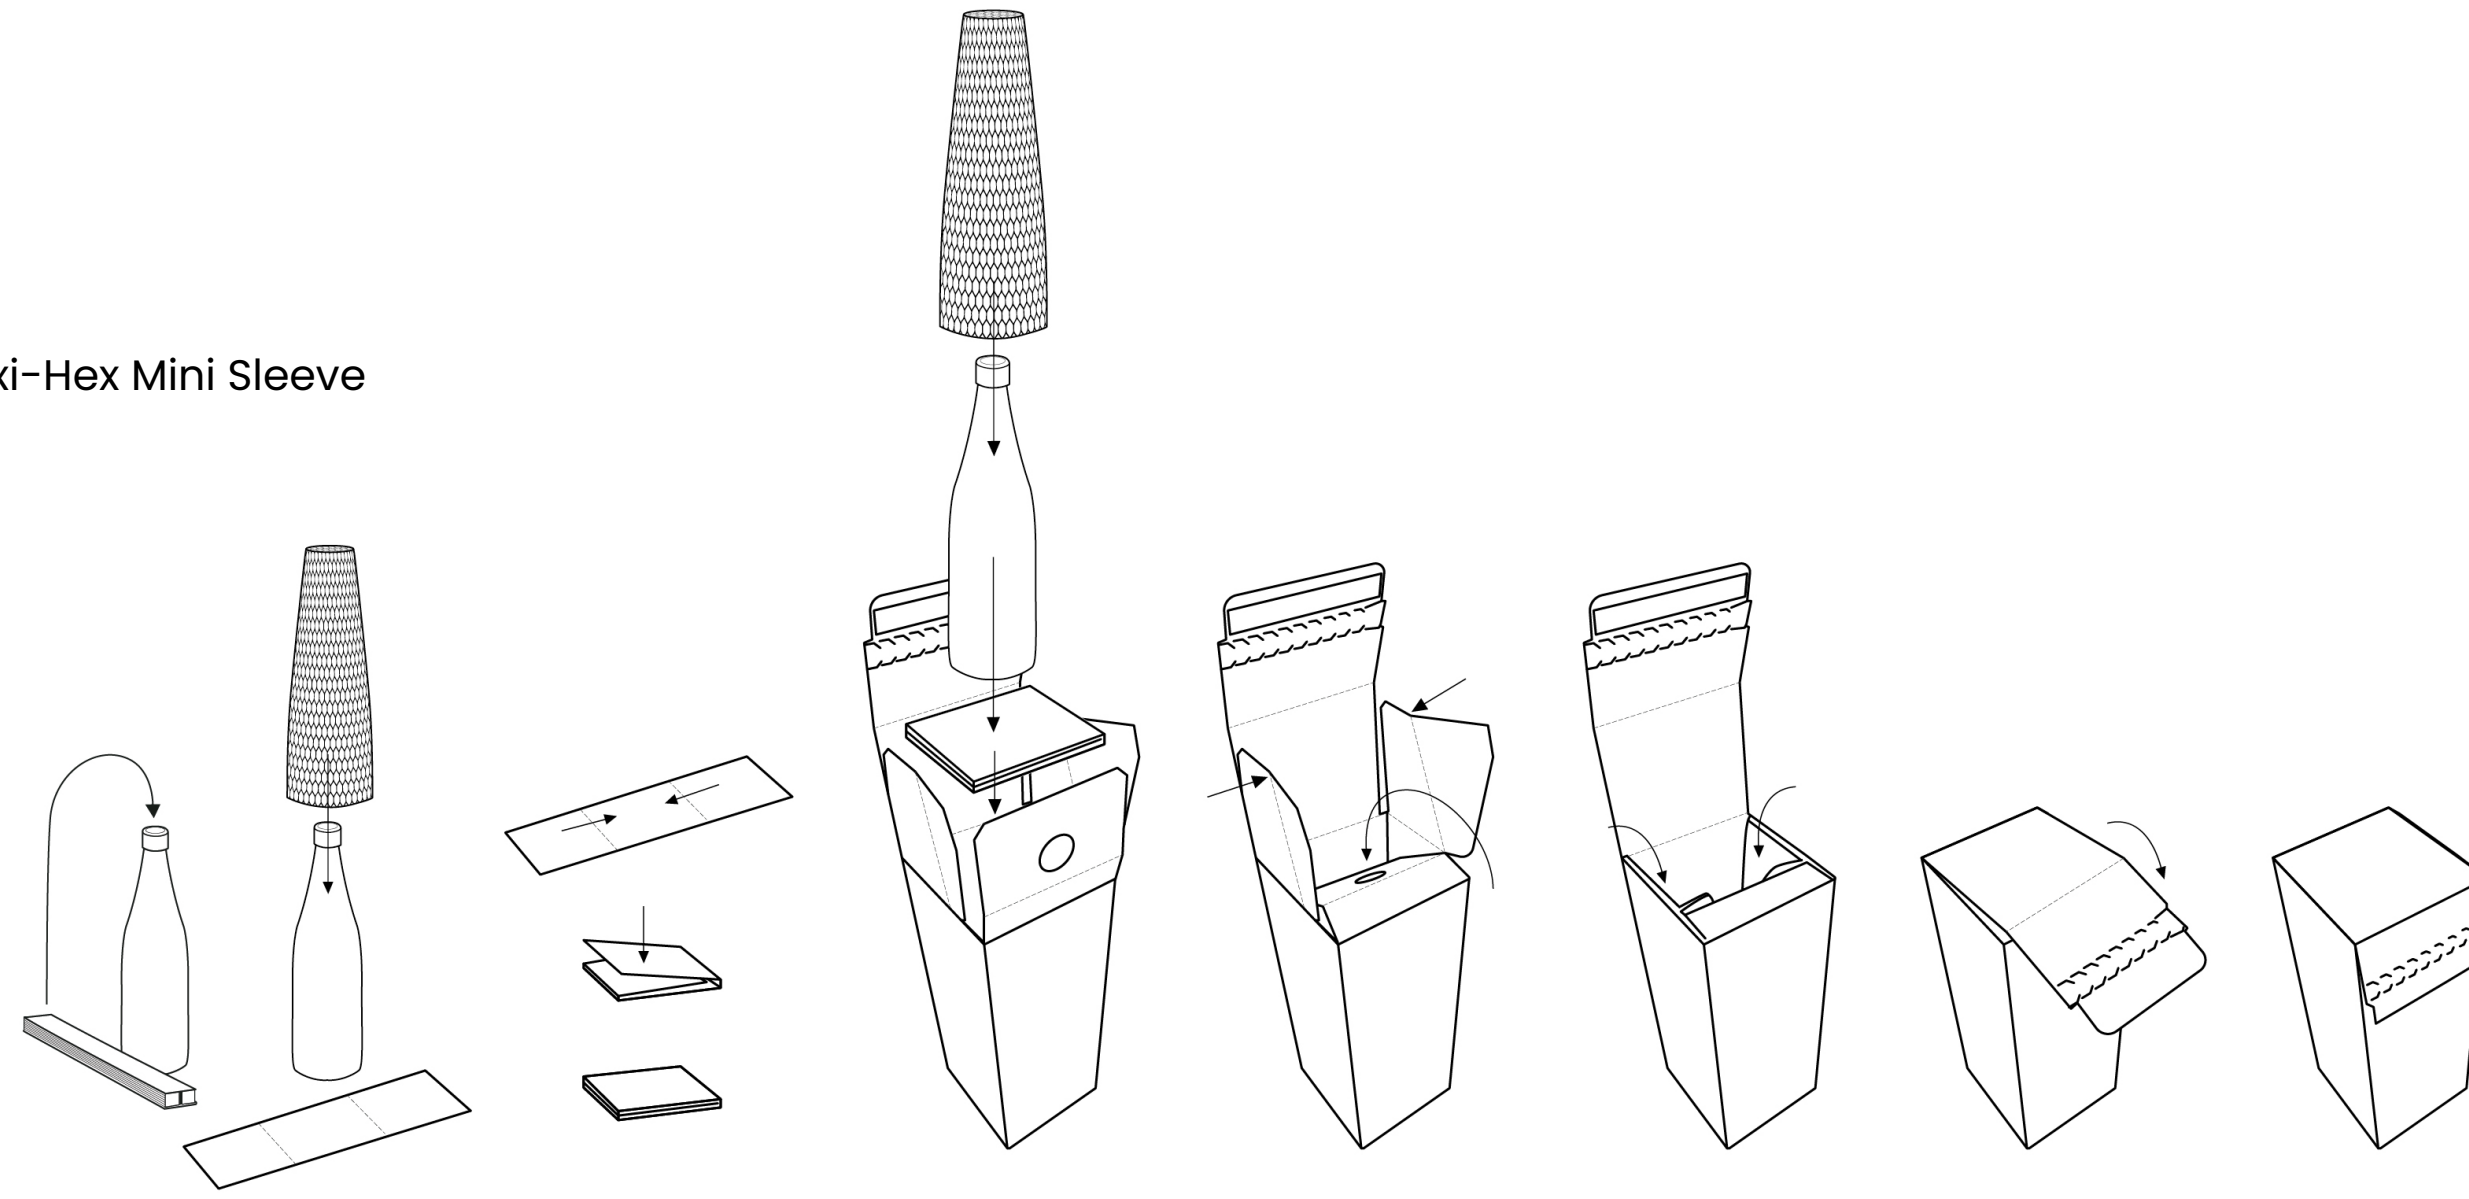

FLEXI-HEX[®]

→ **Data Sheet - Single Fold Top Box**

Overview

A square-shaped box for shipping bottles. We recommend using the Flexi-Hex Mini Sleeve for naked bottles and the Flexi-Hex Air sleeve for pre-boxed bottles.

Details

- Designed for the safe shipping of one bottle
- Fits bottles of all shapes and sizes up to a maximum of 350mm in height, including pre-boxed bottles
- Made from high-quality paper
- 100% plastic-free, kerbside recyclable, home compostable and biodegradable
- Self-sealing with crash-lock base so no tape required
- Separate layer pad which slots into bottom of box for extra protection
- Unique fold which tucks over bottles to prevent movement within the box and can be adjusted to fit wider bottles and pre-boxed bottles
- Tear strip for easy opening
- Prevents movement and reduces breakage rates through innovative engineering
- Compact to store and lightweight for cost-effective shipping and storage
- Can be customised with company branding
- An aesthetic e-commerce solution which adds brand value and improves the customer unboxing experience
- Also available in double, triple, four and six box sizes

Product Information

NAME

Flexi-Hex® Single Fold Top Box

SKU

FOL-BOX-001

Specification

	WEIGHT	QTY PER BOX
BOX DIMENSIONS		
362mm H x 128mm W x 125mm D	167g	
MINI SLEEVE UNIT (1X)		
330mm L x 35mm W x 15mm H	135g	100pcs
35CM AIR SLEEVE UNIT (1X)		
350mm L x 25mm W x 12mm H	60g	600pcs
BOX BUNDLE	TBC	

Material

Sleeve: Recycled cardboard recyclable and biodegradable 85% recycled content
Box: B-Flute

DATA SHEET - SINGLE FOLD TOP

DATA SHEET - SINGLE FOLD TOP

Flexi-Hex Mini Sleeve

Flexi-Hex Air Sleeve

DATA SHEET - SINGLE FOLD TOP