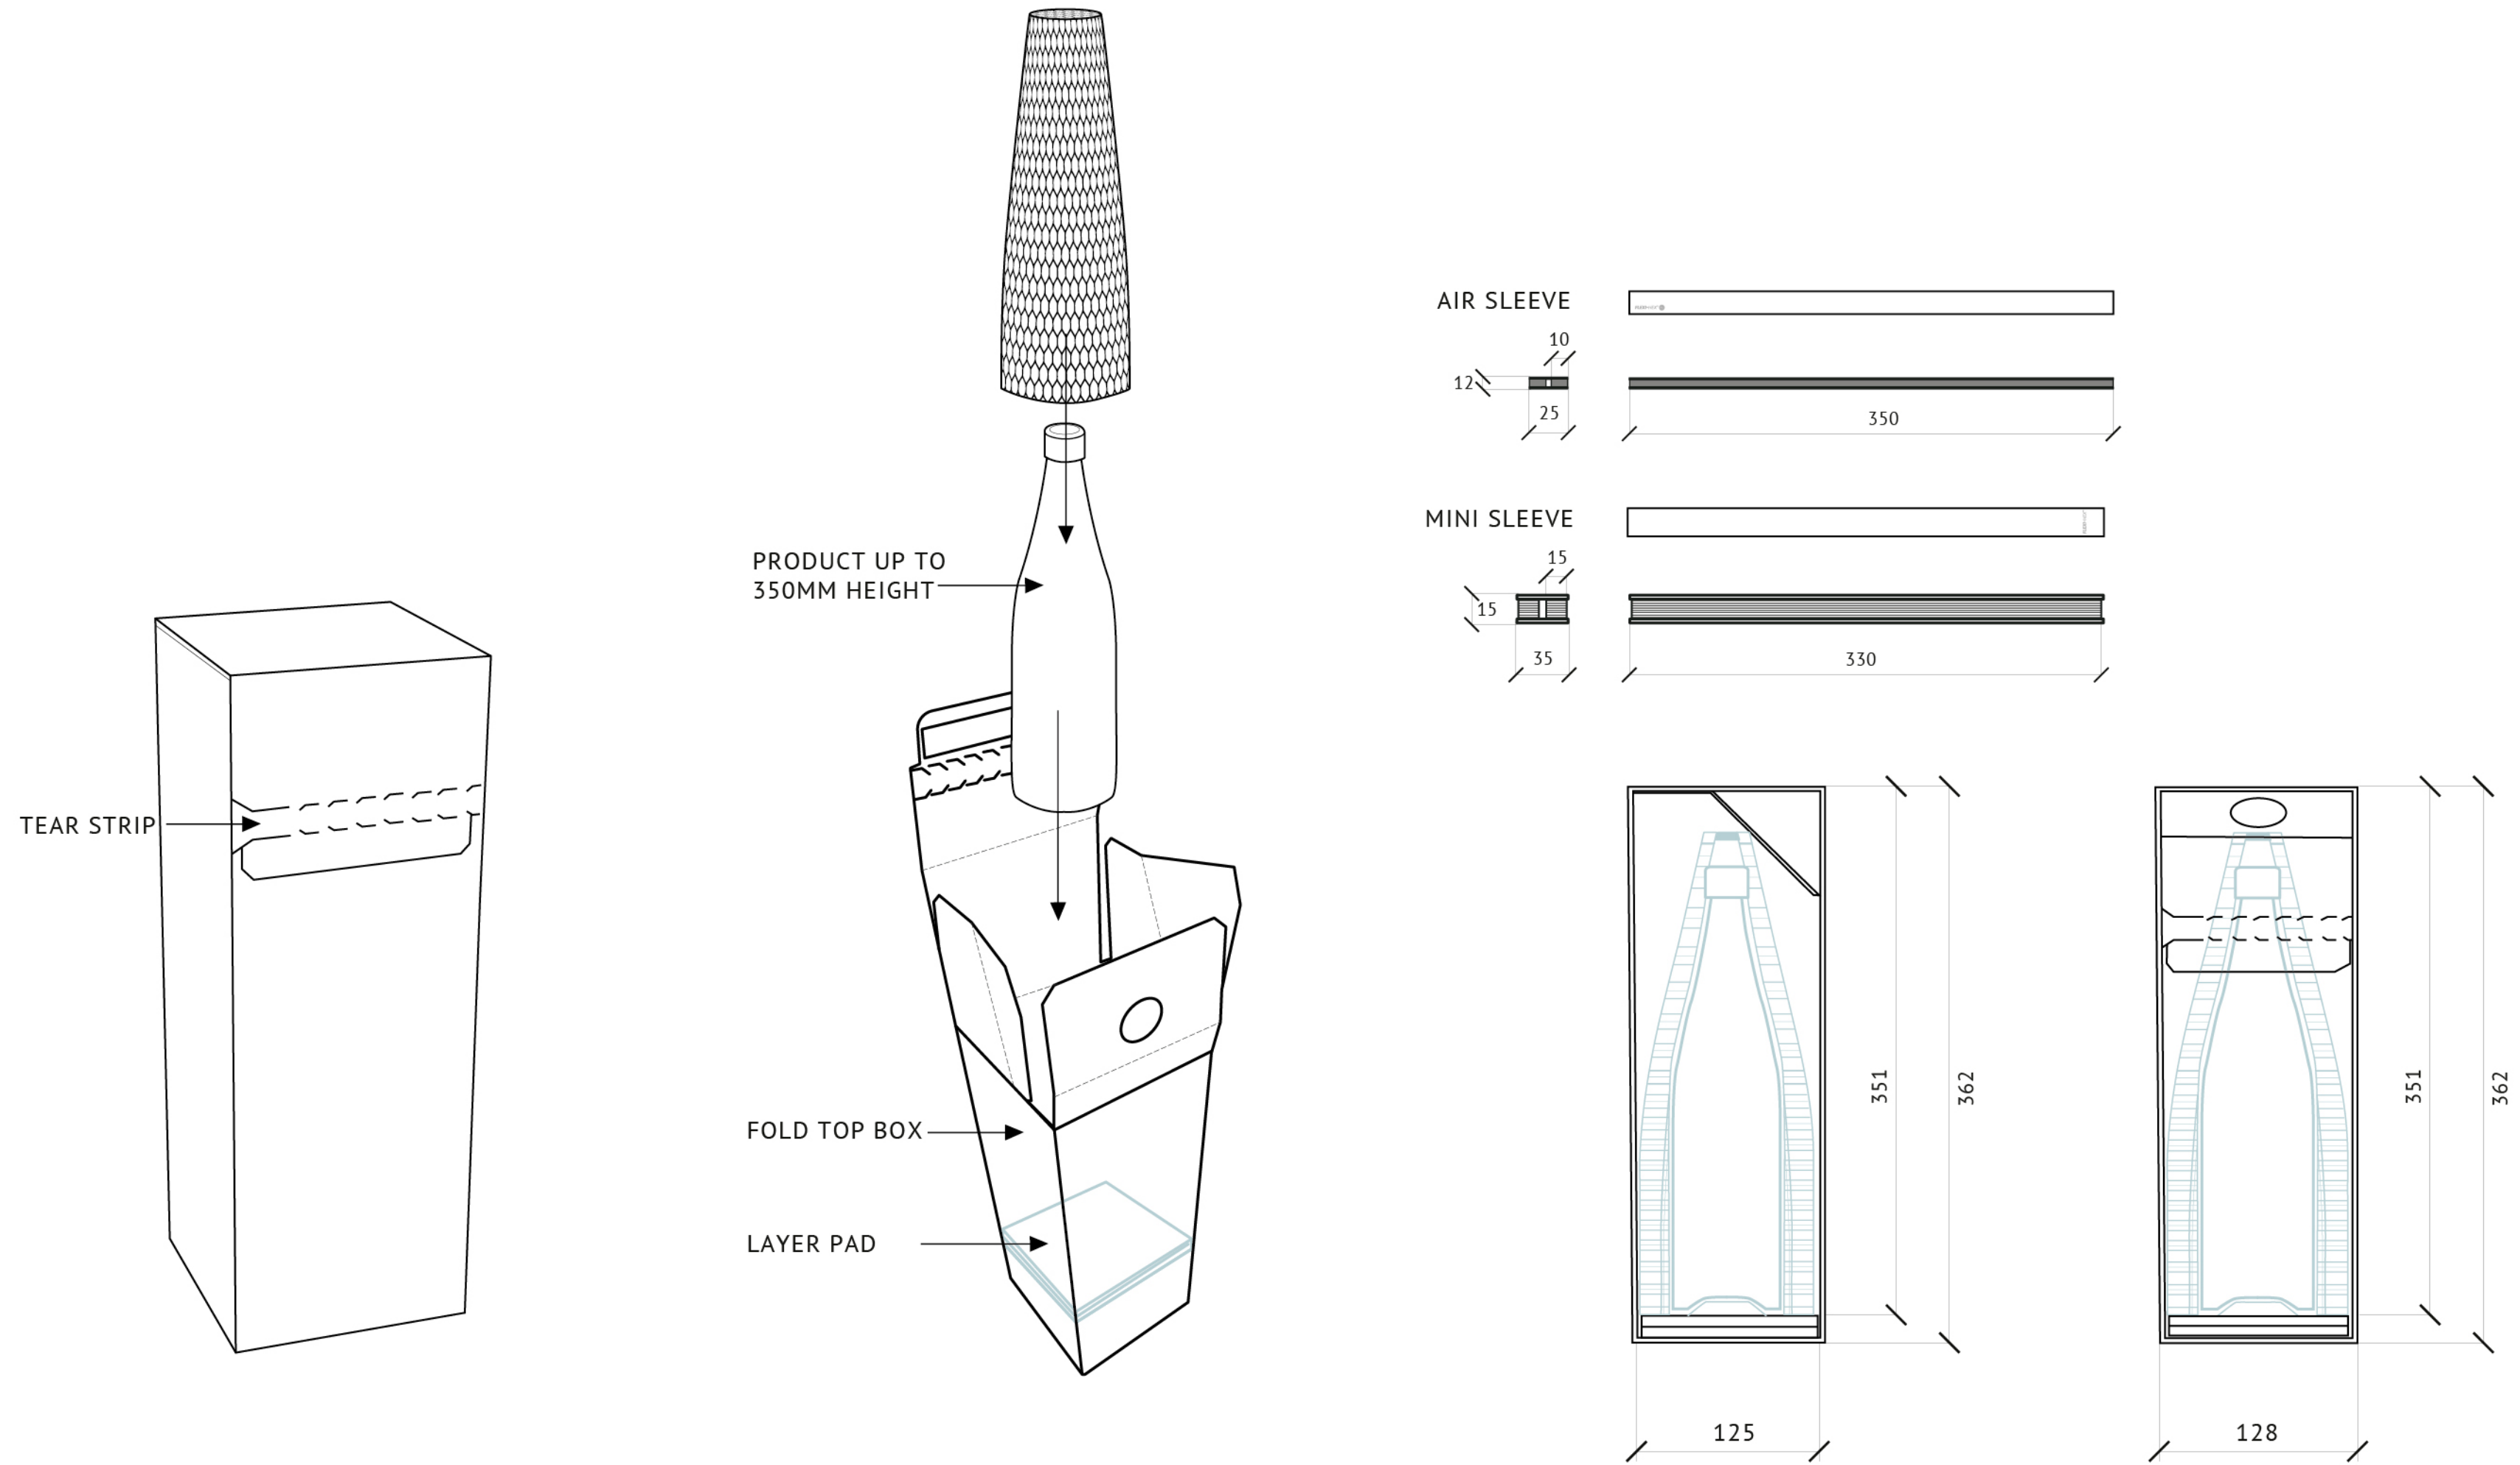

FLEXI-HEX[®]

→ **Data Sheet - Single Fold Top Box**

Overview

A square-shaped box for shipping bottles. We recommend using the Flexi-Hex Mini Sleeve for naked bottles and the Flexi-Hex Air sleeve for pre-boxed bottles.

Details

- Designed for the safe shipping of one bottle
- Fits bottles of all shapes and sizes up to a maximum of 350mm in height, including pre-boxed bottles
- Made from high-quality paper
- 100% plastic-free, kerbside recyclable, home compostable and biodegradable
- Self-sealing with crash-lock base so no tape required
- Separate layer pad which slots into bottom of box for extra protection
- Unique fold which tucks over bottles to prevent movement within the box and can be adjusted to fit wider bottles and pre-boxed bottles
- Tear strip for easy opening
- Prevents movement and reduces breakage rates through innovative engineering
- Compact to store and lightweight for cost-effective shipping and storage
- Can be customised with company branding
- An aesthetic e-commerce solution which adds brand value and improves the customer unboxing experience
- Also available in double, triple, four and six box sizes

Product Information

NAME

Flexi-Hex® Single Fold Top Box

SKU

FOL-BOX-001

Specification

	WEIGHT	QTY PER BOX
BOX DIMENSIONS		
362mm H x 128mm W x 125mm D	167g	
MINI SLEEVE UNIT (1X)		
330mm L x 35mm W x 15mm H	135g	100pcs
35CM AIR SLEEVE UNIT (1X)		
350mm L x 25mm W x 12mm H	60g	600pcs
BOX BUNDLE	TBC	

Material

Sleeve: Recycled cardboard recyclable and biodegradable 85% recycled content
Box: B-Flute

DATA SHEET - SINGLE FOLD TOP

DATA SHEET - SINGLE FOLD TOP

Flexi-Hex Mini Sleeve

Flexi-Hex Air Sleeve

DATA SHEET - SINGLE FOLD TOP