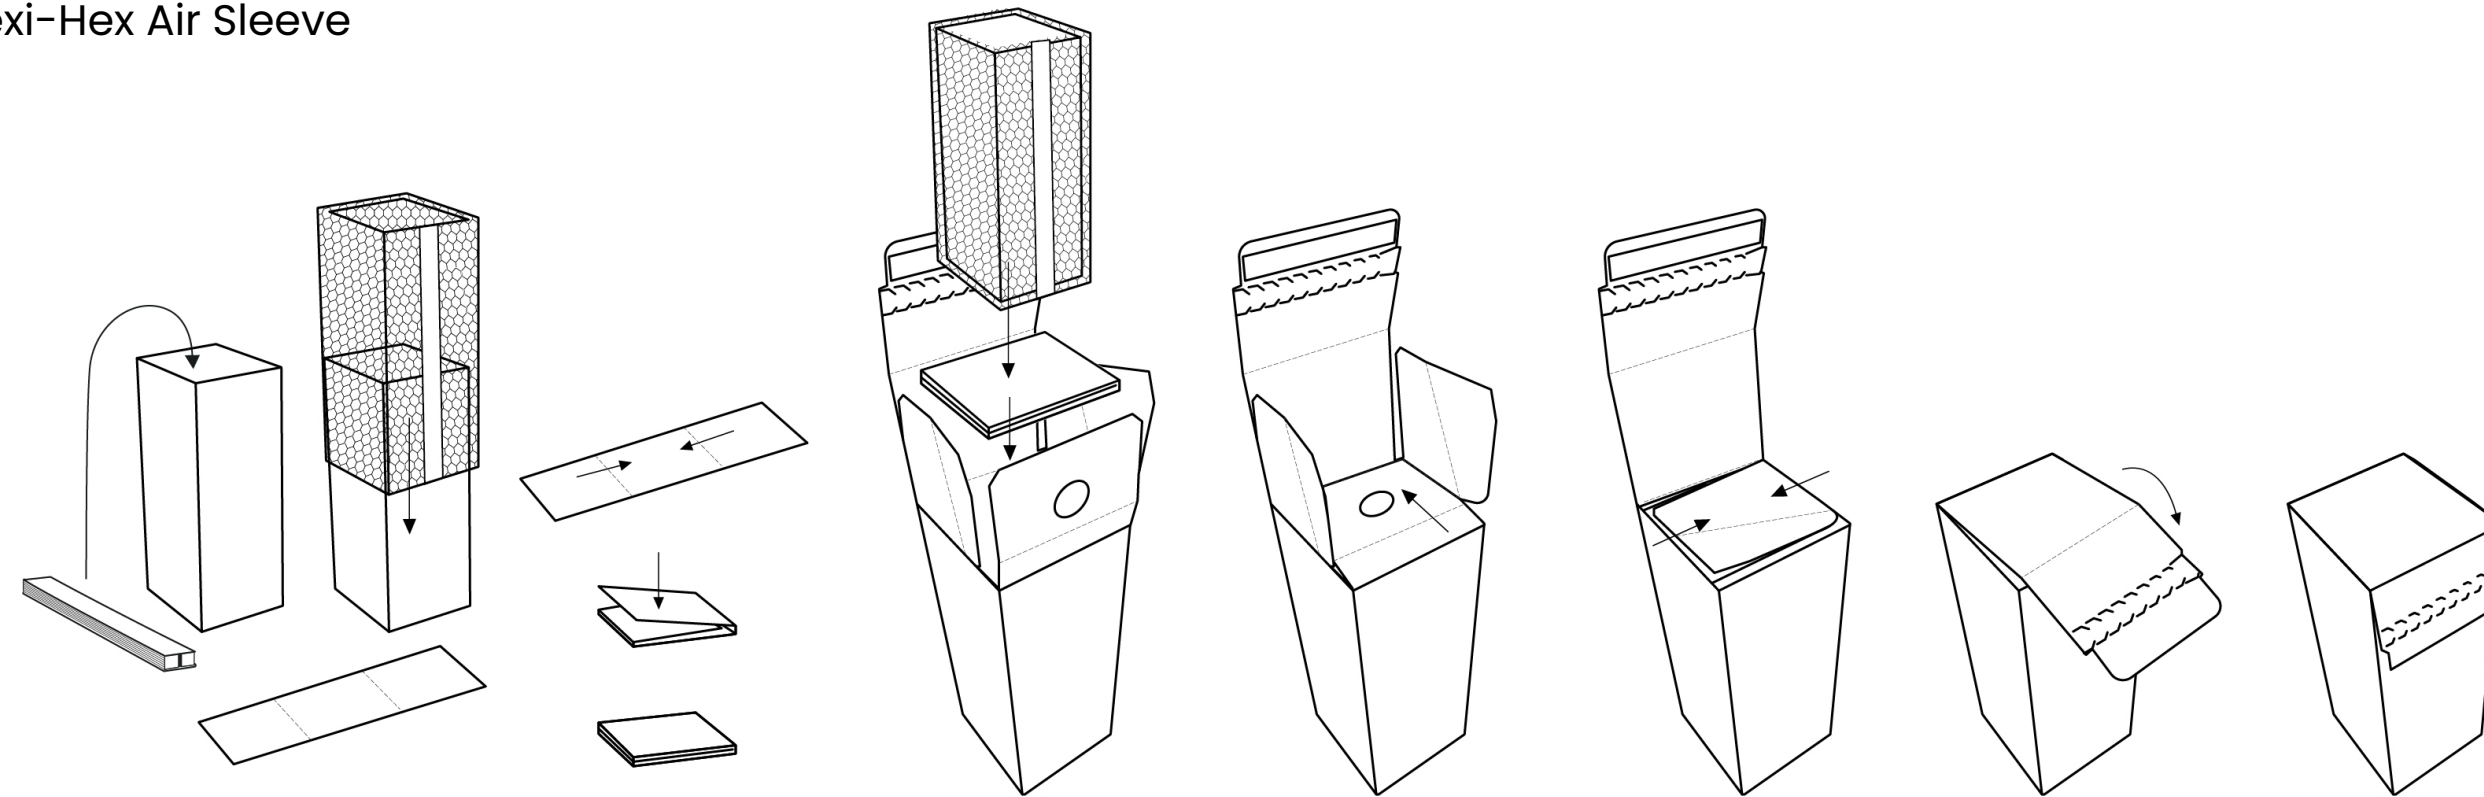

FLEXI-HEX[®]

→ **Data Sheet - Single Fold Top Box**

Overview

A square-shaped box for shipping bottles. We recommend using the Flexi-Hex Mini Sleeve for naked bottles and the Flexi-Hex Air sleeve for pre-boxed bottles.

Details

- Designed for the safe shipping of one bottle
- Fits bottles of all shapes and sizes up to a maximum of 350mm in height, including pre-boxed bottles
- Made from high-quality paper
- 100% plastic-free, kerbside recyclable, home compostable and biodegradable
- Self-sealing with crash-lock base so no tape required
- Separate layer pad which slots into bottom of box for extra protection
- Unique fold which tucks over bottles to prevent movement within the box and can be adjusted to fit wider bottles and pre-boxed bottles
- Tear strip for easy opening
- Prevents movement and reduces breakage rates through innovative engineering
- Compact to store and lightweight for cost-effective shipping and storage
- Can be customised with company branding
- An aesthetic e-commerce solution which adds brand value and improves the customer unboxing experience
- Also available in double, triple, four and six box sizes

Material

Sleeve: Recycled cardboard recyclable and biodegradable 85% recycled content
Box: B-Flute

DATA SHEET - SINGLE FOLD TOP

DATA SHEET - SINGLE FOLD TOP

Flexi-Hex Mini Sleeve

Flexi-Hex Air Sleeve

DATA SHEET - SINGLE FOLD TOP